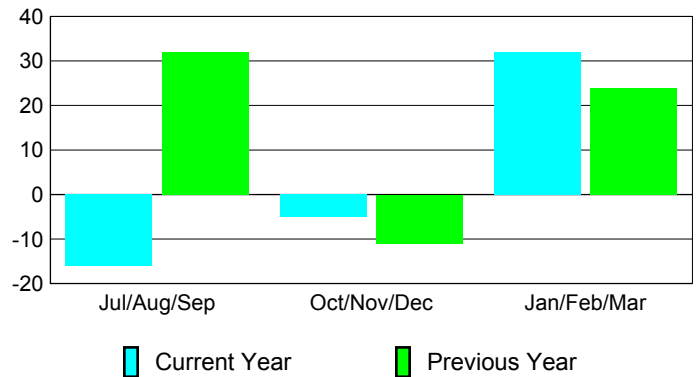

Membership Results 2008-2009

Membership 2007-2008

Month	Net Memb	Actual New	Actual Dropped	Gain/Loss of	Gain/Loss of
	Goal	New Memb	Dropped Memb	Memb	Memb
Jul/Aug/Sep	30	29	-45	-16	32
Oct/Nov/Dec	30	28	-33	-5	-11
Jan/Feb/Mar	30	71	-39	32	24
Totals	90	128	-117	11	45

Membership Results 2008-2009

Goal, New, Dropped, Gain/Loss

Comparison of Membership Gain/Loss

Current Year Compared to the Previous Year

Gender Comparison 2008-2009