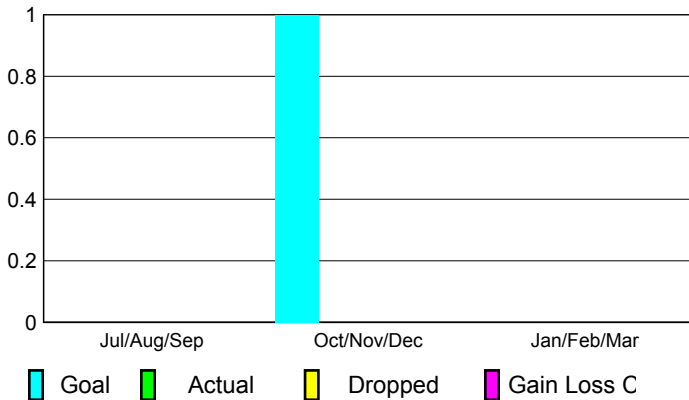

2008-2009 GMT Quarterly Report for District (or Undistricted) **District 332 E**

GMT: **SHINOBU GOTO**

Location: **JAPAN**

GMT CA: **5**

CLUBS

Club Results 2008-2009

Clubs 2007-2008

Month	New Club	Actual New	Actual Dropped	Gain/Loss of	Gain/Loss of
	Goal	New Clubs	Dropped Clubs	Clubs	Clubs
Jul/Aug/Sep	0	0	0	0	0
Oct/Nov/Dec	1	0	0	0	0
Jan/Feb/Mar	0	0	0	0	1
Totals	1	0	0	0	1

Club Results 2008-2009

Goal, New, Dropped, Gain/Loss

Comparison of Club Gain/Loss

Current Year Compared to the Previous Year

YTD Status Quo Clubs 2008-2009

Status Quo Clubs Compared to Status Quo Members

MEMBERSHIP