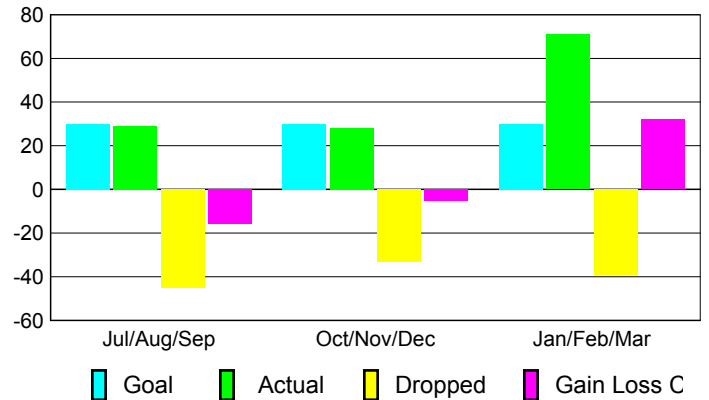

Membership Results 2008-2009

Goal, New, Dropped, Gain/Loss